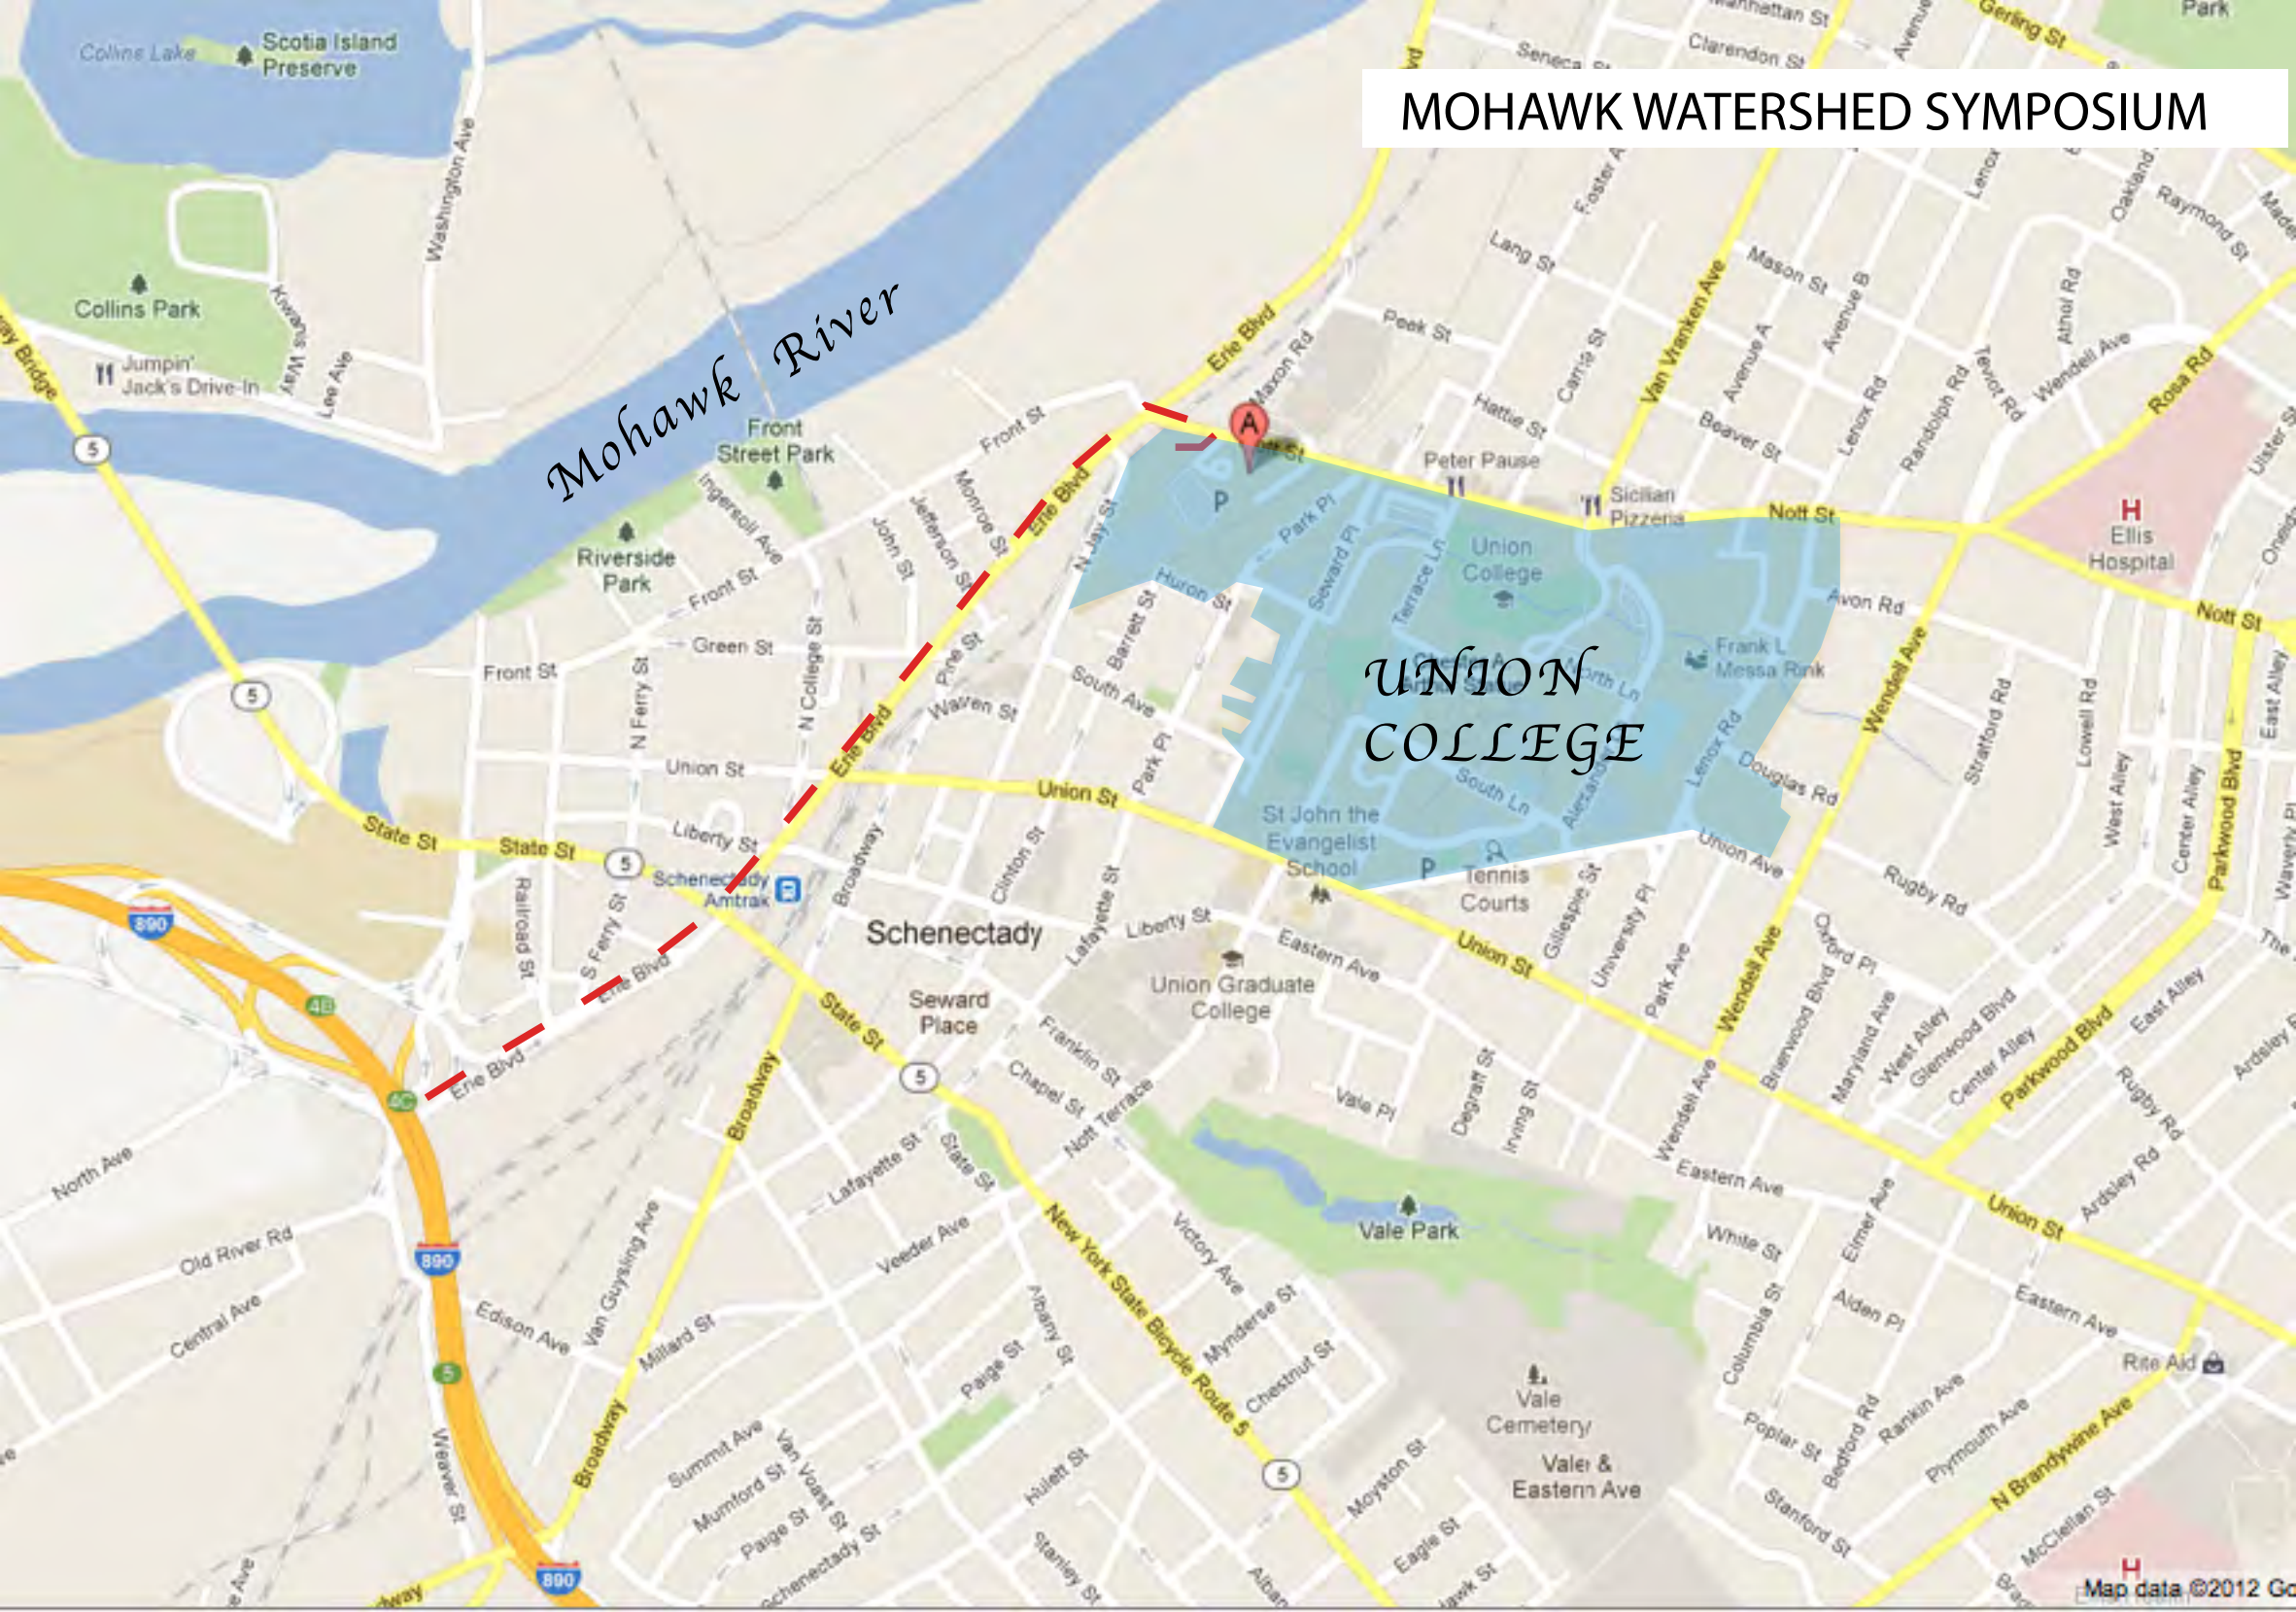

MOHAWK WATERSHED SYMPOSIUM

COLLEGE PARK HALL is west of campus, off Nott St. between Seward Place and Erie Blvd (red dashed line). FROM I-890 take ERIE BLVD to NOTT St.
ADDRESS: 450 NOTT ST, Schenectady NY